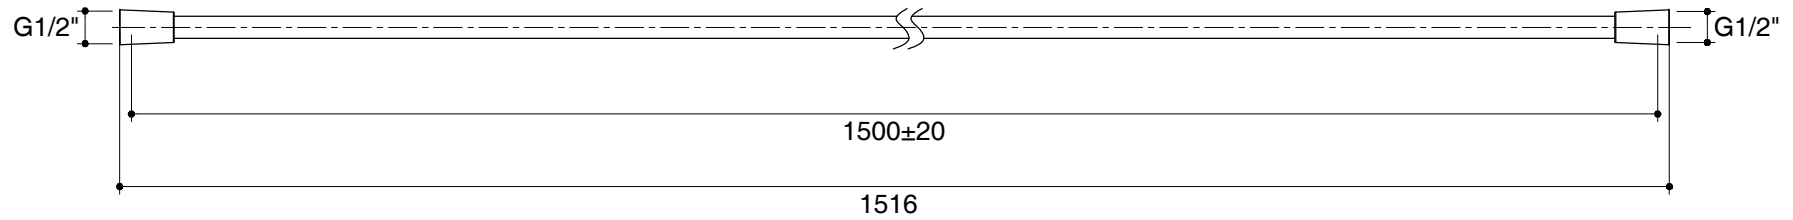

Dimensions are approximate.

Unit: mm

SKU	K-11628X
Name	-
Description	SHOWER HOSE

**KOHLER**

\*The recommended dimension for installation can be adjusted according to user preferences and layout.